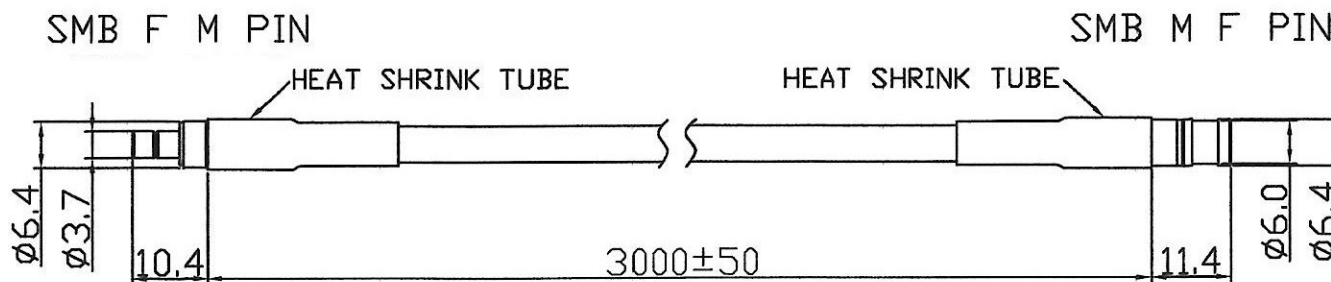

Cable	FT-200
ØD	Ø5.0±0.1mm
Cover	Black
RP SMB M	Gold-plated
RP SMB F	Gold-plated

ROHS

ISO 9001
ISO 14001

Material:		Treatment:		TRANSVOICE			
Drawer	Design	Aprov	Tolerance	Unit: mm		TITLE	RP SMB F+FT-200 +RP SMB M
100.8.28			X=±0.5 X=±0.2 XX=±0.1 XXX=±0.05	Ver: A	Scale 1:1	Model NO	201-329
Part NO	CX-SMB200SMB-1976D			File NO: QR0402		Drawing NO	100-27001-071