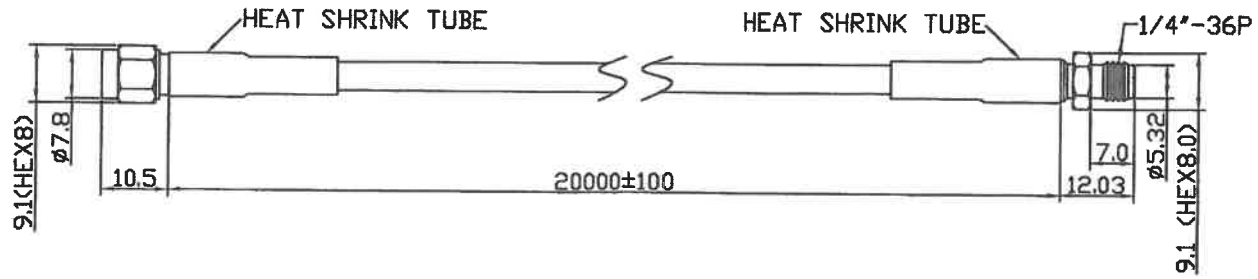

Cable	FT-200
OD	ø5.0±0.1mm
Cover	Black
SMA M	Gold-plated
SMA F B Type	Gold-plated

ROHS

ISO 9001
ISO 14001

Material:		Treatment:		TRANSVOICE			
Drawer	Design	Appov.	Tolerance	Unit: mm		TITLE	SMA M+FT-200+SMA F B
NO DESCRIPTION		MATERIAL / FINISH	Q'TY	Ver: A	Scale 1:1	Model NO	201-259
Part NO	CX-SMA200SMA-1960D			File NO: QR0402	Drawing NO	100-27001-061	

X=±0.5
X=±0.2
XX=±0.1
XXX=±0.05