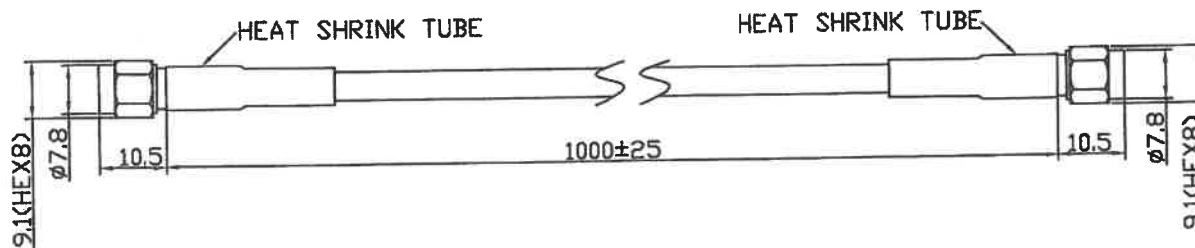

Cable	FT-200
OD	ø5.0±0.1mm
Cover	Black
SMA M	Gold-plated

**ROHS**

ISO 9001  
ISO 14001

Material:		Treatment:		<b>TRANSVOICE</b>			
Drawer	Design	Aprov	Tolerance	Unit: mm		TITLE	SMA M+FT-200+SMA M
				Ver: A	Scale 1:1	Model NO	201-255
<b>NO</b> DESCRIPTION MATERIAL / FINISH Q'TY		<b>Part NO</b> CX-SMA200SMA-1956D		File NO: QR0402	Drawing NO	100-27001-056	
				X=±0.5			
				X=±0.2			
				XX=±0.1			
				XXX=±0.05			